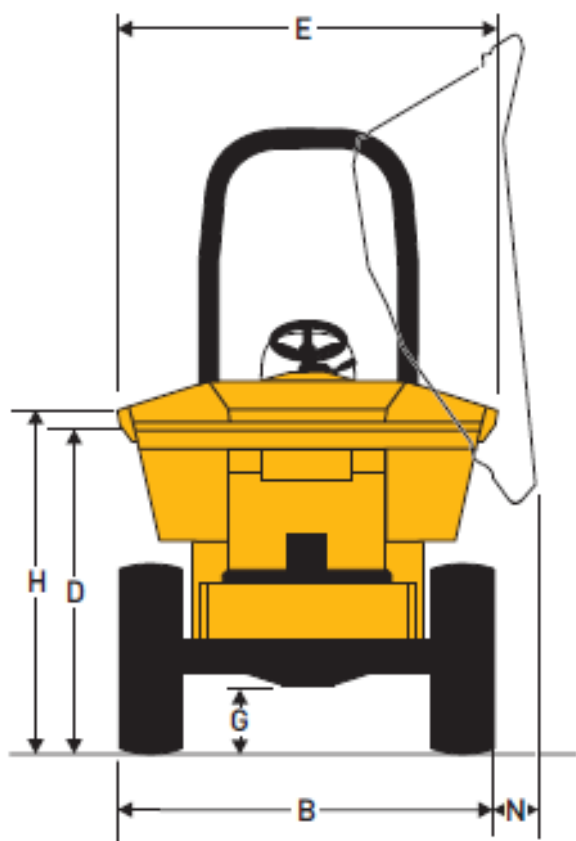

# 6 tonne Powerswivel Dumper

CAPACITIES	
Max. safe load	6000 kg
Heaped	3150 litres
Struck	2550 litres
Water	1650 litres
ENGINE	
	JCB Dieselmax 444TC
Displacement	63kW/84.4 bhp at 2200 rpm
No. of cylinders	four cylinder water-cooled direct-injection diesel
Max Torque	362 Nm
SPEEDS	
	Forward and Reverse
1	5.0 km/h ( 3.1 mph)
2	8.0 km/h ( 5.0 mph)
3	15.1 km/h ( 9.3 mph)
4	27.7 km/h (17.2 mph)
Steering and Hydraulics	Hydraulic priority power steering
Unladen Weight	4340 kg (powershuttle) 4400 kg (powershift)
Clearance diameter	12.0 m

## DIMENSIONS

	mm		mm
A	4,780	I	1,200
B	2,280	J	1,100
C	2,230	K	550
D	1,670	L	3,694
E	2,240	M	2,230
F	2,480	N	100
G	370	P	3,300
H	1,850		

Call 01304 840845

**OVENDEN**

DIG IT > LOAD IT > CLEAR IT > MOVE IT