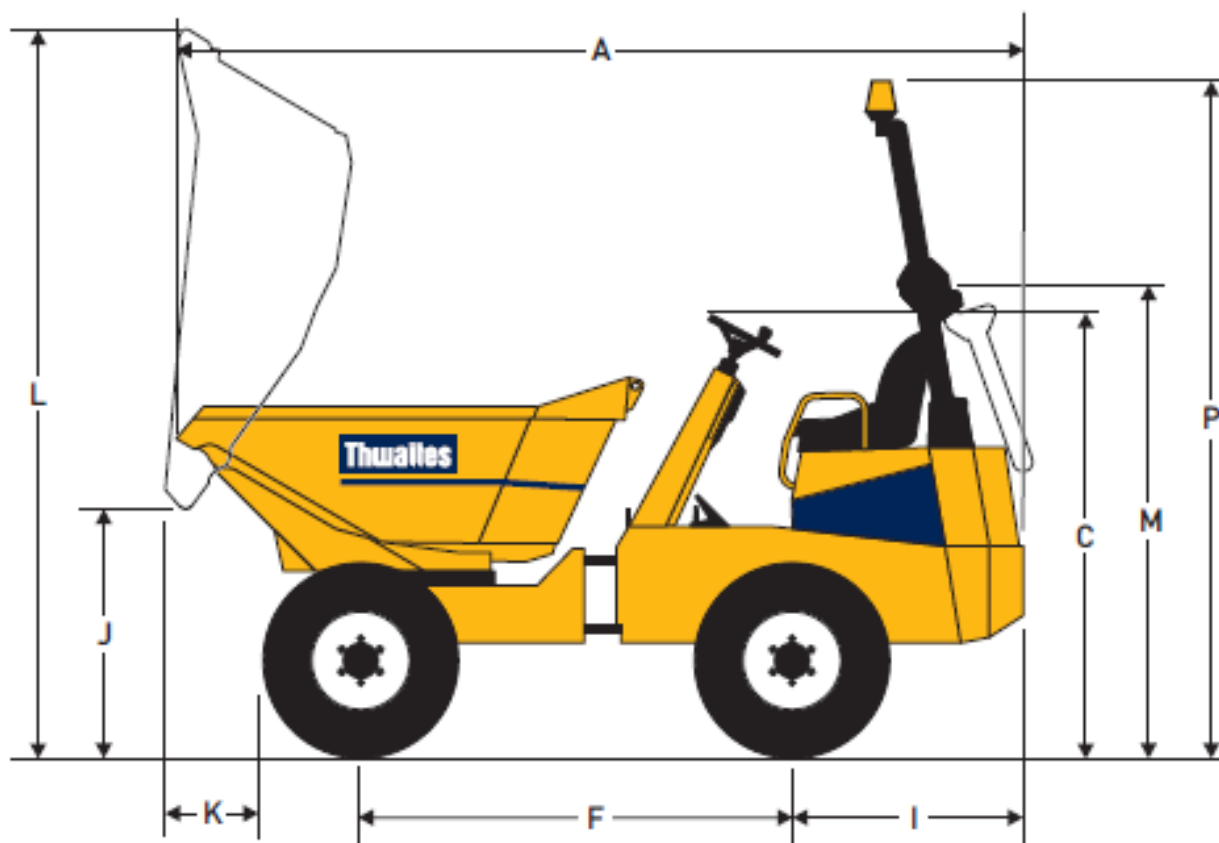

# 6 tonne Powerswivel Dumper

CAPACITIES	
Max. safe load	6000 kg
Heaped	3150 litres
Struck	2550 litres
Water	1650 litres
ENGINE	
	JCB Dieselmax 444TC
Displacement	63kW/84.4 bhp at 2200 rpm
No. of cylinders	four cylinder water-cooled direct-injection diesel
Max Torque	362 Nm
SPEEDS	
	Forward and Reverse
1	5.0 km/h ( 3.1 mph)
2	8.0 km/h ( 5.0 mph)
3	15.1 km/h ( 9.3 mph)
4	27.7 km/h (17.2 mph)
Steering and Hydraulics	Hydraulic priority power steering
Unladen Weight	4340 kg (powershuttle) 4400 kg (powershift)
Clearance diameter	12.0 m

## DIMENSIONS

	mm		mm
A	4,780	I	1,200
B	2,280	J	1,100
C	2,230	K	550
D	1,670	L	3,694
E	2,240	M	2,230
F	2,480	N	100
G	370	P	3,300
H	1,850		

Call 01304 840845

**OVENDEN**

DIG IT > LOAD IT > CLEAR IT > MOVE IT