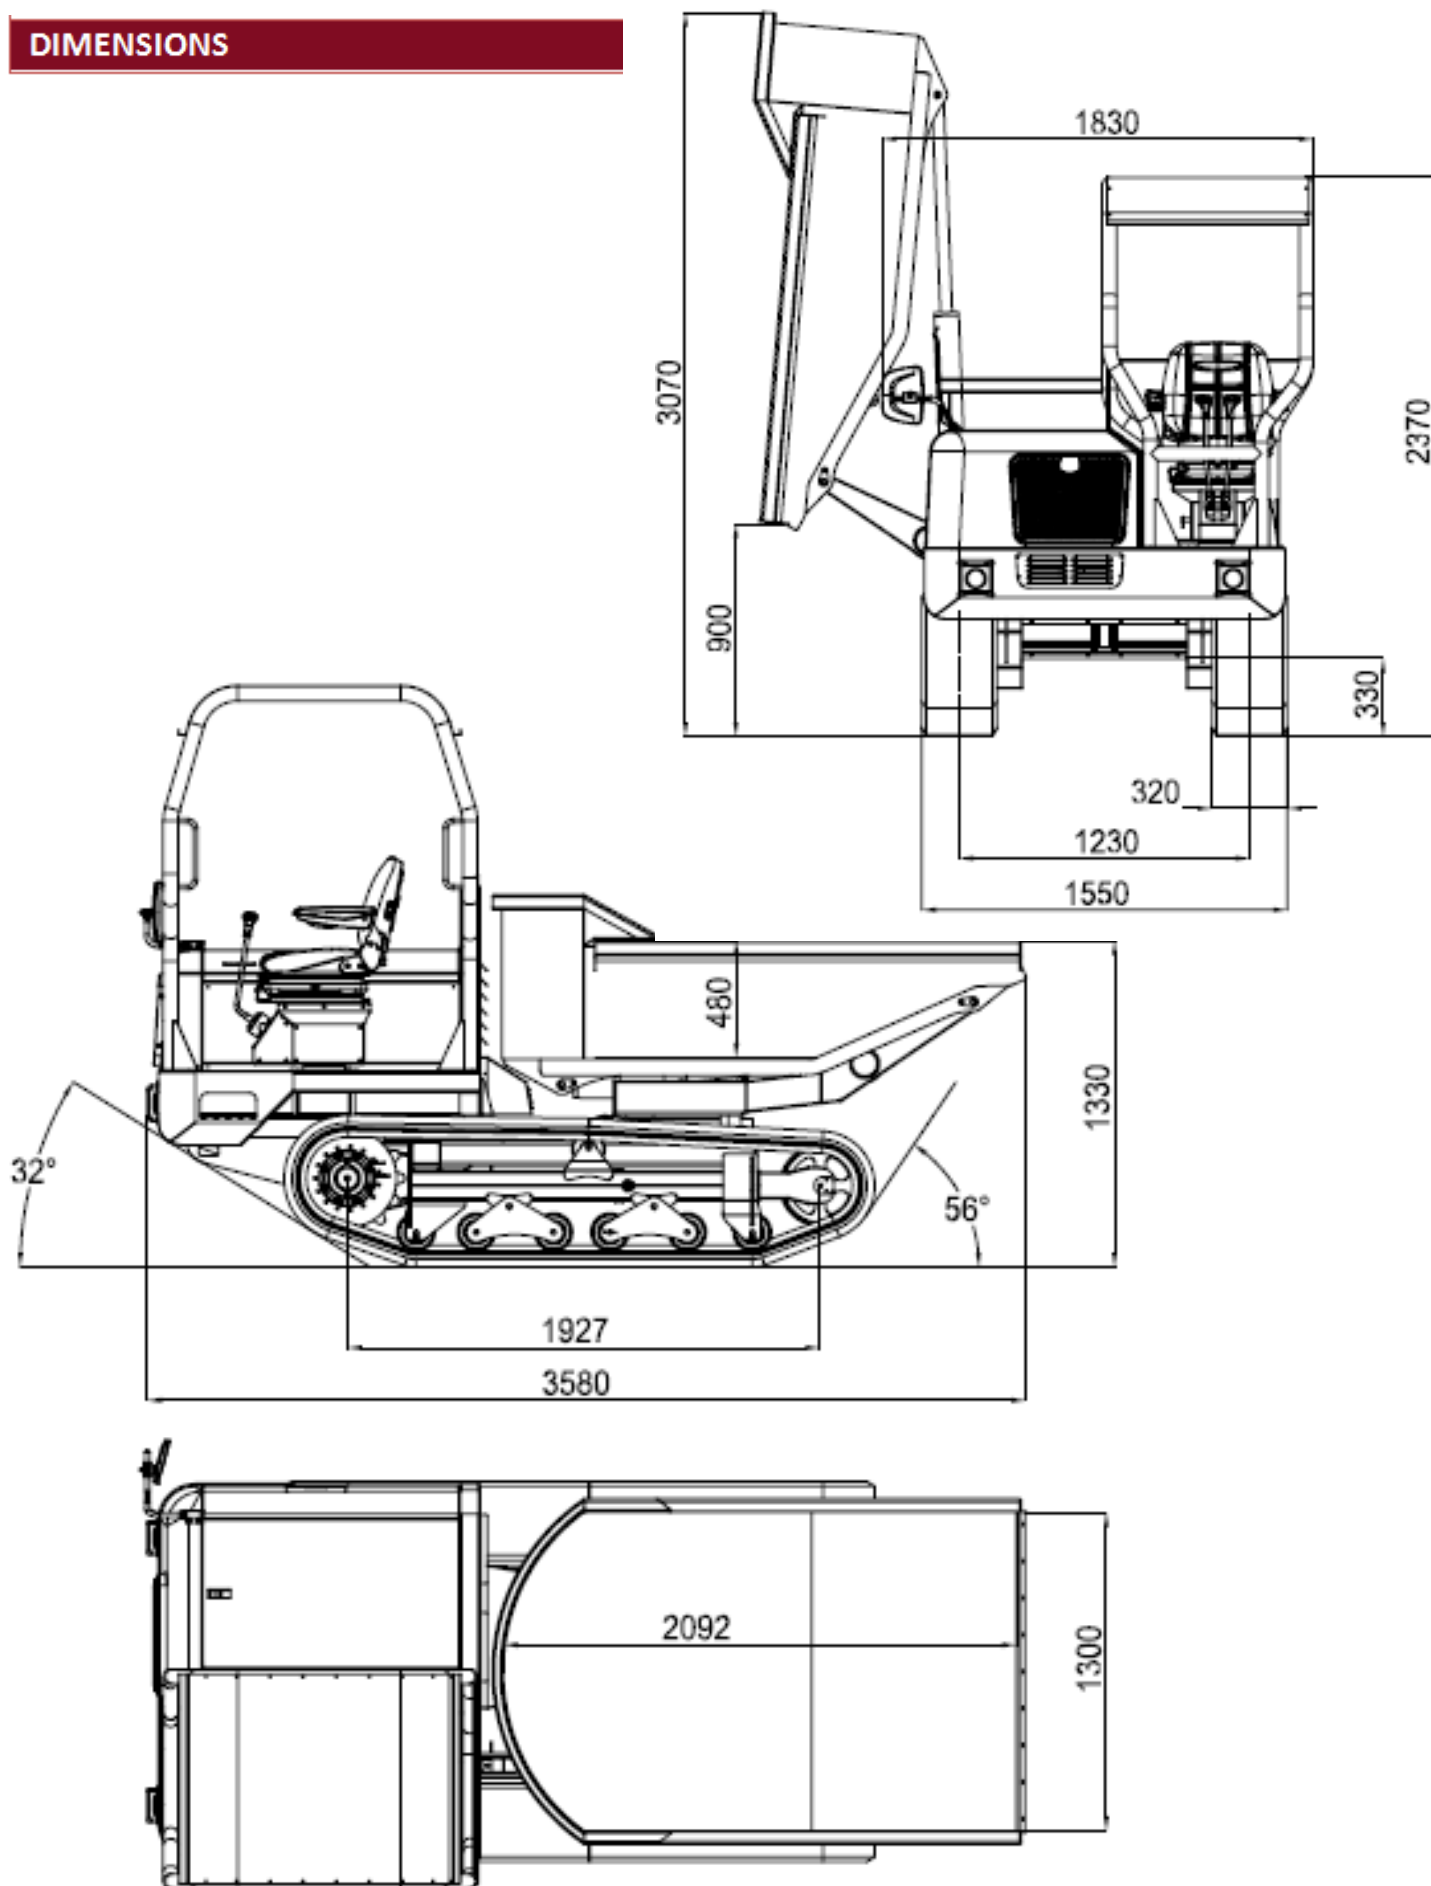

## Small Tracked Dumper

### TRACKS

<b>Track tensioner</b>	grease
<b>Dimensions</b>	320 x 52 x 100 mm
<b>Rollers per side</b>	2 fixes + 4 floating
<b>Translation Speed</b>	6 - 12 km/h
<b>Fixed Undercarriage width</b>	1550 mm

<b>OPERATING WEIGHT</b>	2500kg
-------------------------	--------

## DIMENSIONS

Call 01304 840845

**OVENDEN**

DIG IT > LOAD IT > CLEAR IT > MOVE IT